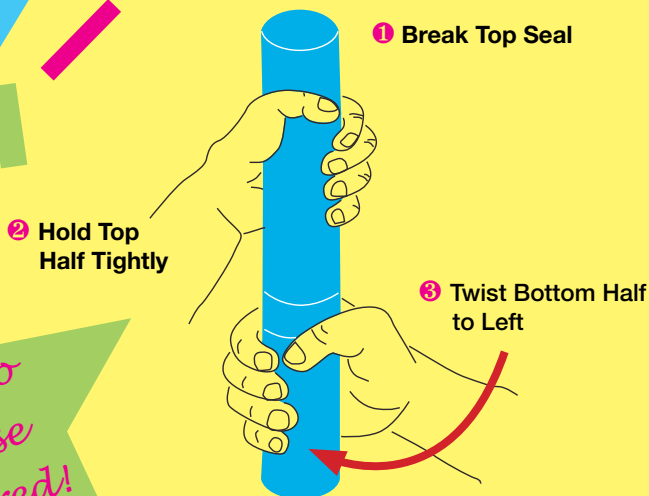

- Point upwards away from face & body
  NEVER aim at another person.
- Always refer to duty of care information before use.