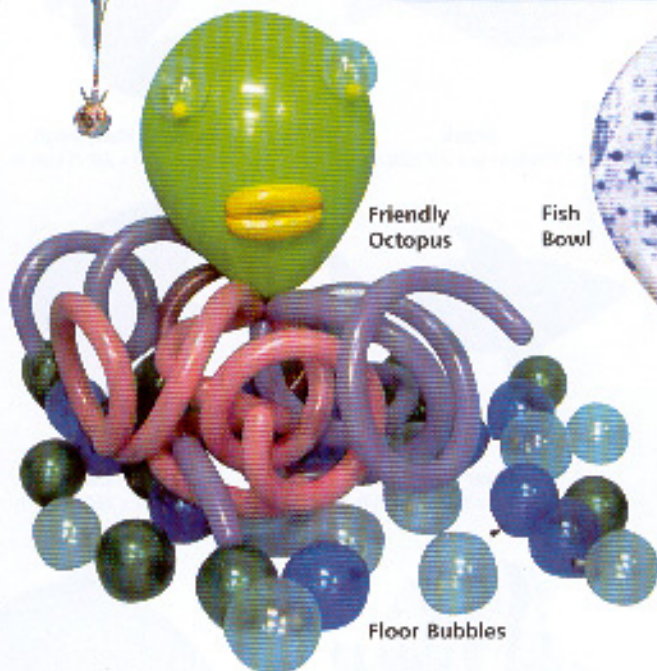

Mr Balloons

DECOR & SPECIAL EFFECTS

Table Arrangements
Air - Large

Floor / Table Arrangements
Helium

Bubble Strands

Table Arrangements - Air - Medium

Kissing Fish - Large or Small

Friendly Octopus

Fish Bowl

Floor Bubbles

Seashells

Tropical Fish Cluster
30*77cm w x 24*61cm h

Fish Pinyata

Shark Pinyata

Other pinyatas, table scatters & automatic liquid bubbles
Available

U
N
D
E
R
W
A
T
E
R

T
H
E
M
E

1 **Butterfly Fish**
31"/78cm w x 23"/59cm h

2 **Tropical Fish**
33"/84cm w x 23"/59cm h
2.1 Prismatic, 2.2 Air

3 **Tropical Fish (Angel)**
19"/48cm w x 15"/38cm h

4 **Clown Fish**
34"/86cm w x 18"/45cm h

24 **Star Fish**
35"/87.5cm w x 34"/85cm h

21 **Scallop**
30"/75cm w x 25"/65cm h

22 **Seashells**
18"/45cm round

23 **Enjoy your Birthday**
18"/45cm round

24 **Star Fish**
35"/87.5cm w x 34"/85cm h